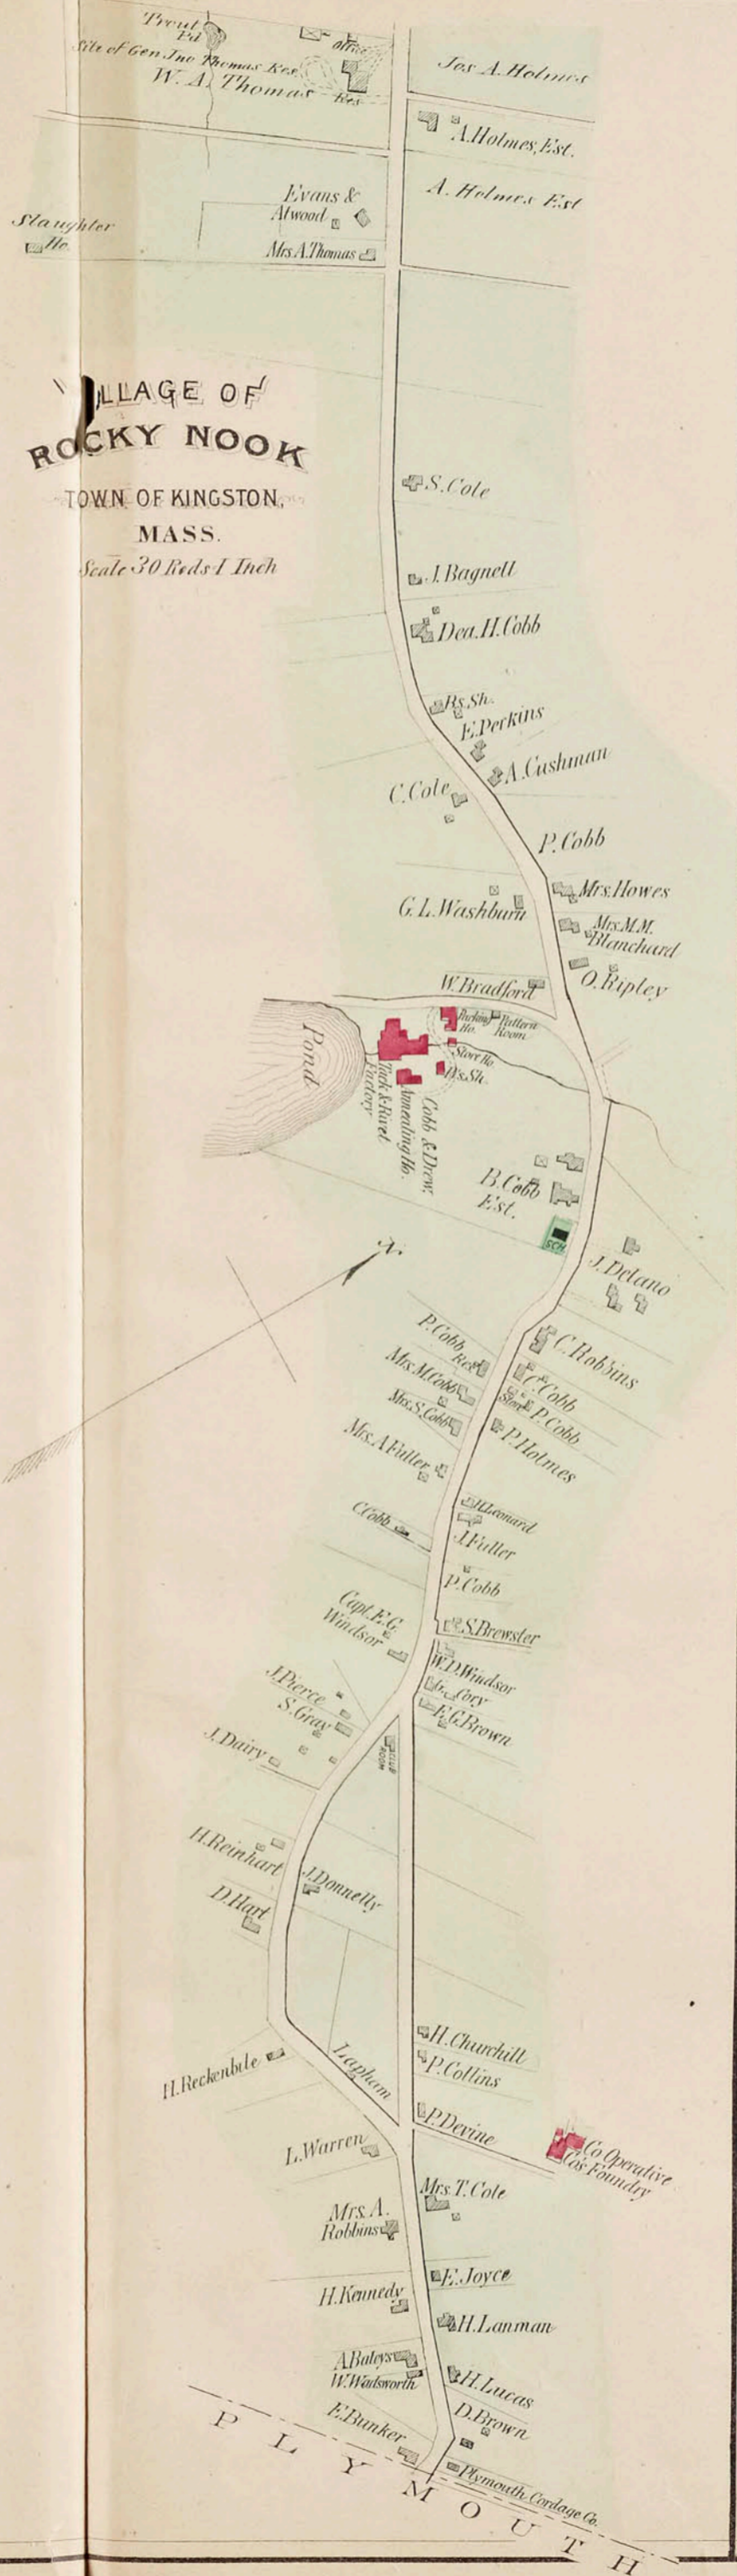

VILLAGE OF
KINGSTON.
MASS.
Scale 30 Feet 1 Inch

VILLAGE OF
ROCKY NOOK
TOWN OF KINGSTON,
MASS.
Scale 30 Feet 1 Inch

MAP OF
SEASIDE
INCLUDING
THE NORTH PART
OF
PLYMOUTH,
MASS.
Scale 500 Feet 1 Inch